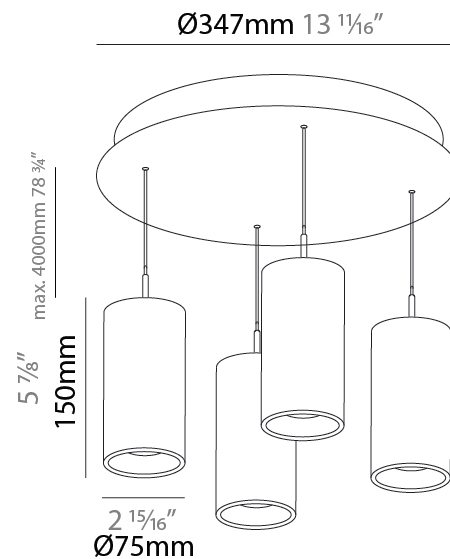

GENERAL

Series: G-Mini Round
Subseries: G-Mini Round Hangover
Partner: Prolicht
Division: Architectural
Installation: Suspension
Product Type: Clusters
Mounting Location: Ceiling
Light Distribution: Direct

PHYSICAL

Shape: Cylinder
Diameter (mm): 75
Diameter (in): 2 ¹⁵/₁₆
Length (mm): 1200
Length (in): 47 ¹/₄
Height (mm): 150
Height (in): 5 ⁷/₈

Diffuser: Shine Ring - NOR / OPL / YEL / ORA / RED / BLU / GRN
Fixture Finish: SSR / BKV / CWI / CRY / HAB / UFT / ITA / RUA / FTG / MYG / LOD / PUS / FRO / FUP / KIA / POP / BLS / SPG / MEY / GOH / CHC / COM / ABZ / JAG / OBR / MOS / ROR
Accent Finish: NOF / COP / MIR / SSS
Fixture Material: Extruded Aluminum / Steel
Cable Details: 2000mm/78 3/4" / 4000mm/157 1/2" - Cable, Black, Green, Orange, Red, White

ELECTRICAL

Lamp Type: LED (Zhaga Standard)
Input Wattage (W): 26
Total Output Wattage (W): 23.7
Dimming: Non-Dimmable
Driver Included: Yes
Driver Location: Integrated
Driver Type: Constant Current - Universal
Driver Class: Class 2
Input Voltage (V): 120 - 277

LED

Color Temperature (°K): 2700 / 3000 / 3500 / 4000
Max. Delivered Lumen (lm): 1557 / 1649 / 1740 / 1787
Nominal Lumen (lm): 1840 / 1949 / 2057 / 2112
CRI: >90 CRI
Lamp Life (hrs): 50000

OPTICAL

Beam Angle: 6 / 22 / 38

RATINGS AND CERTIFICATIONS

Certified By: Certified for North American Standards
IP rating: IP20