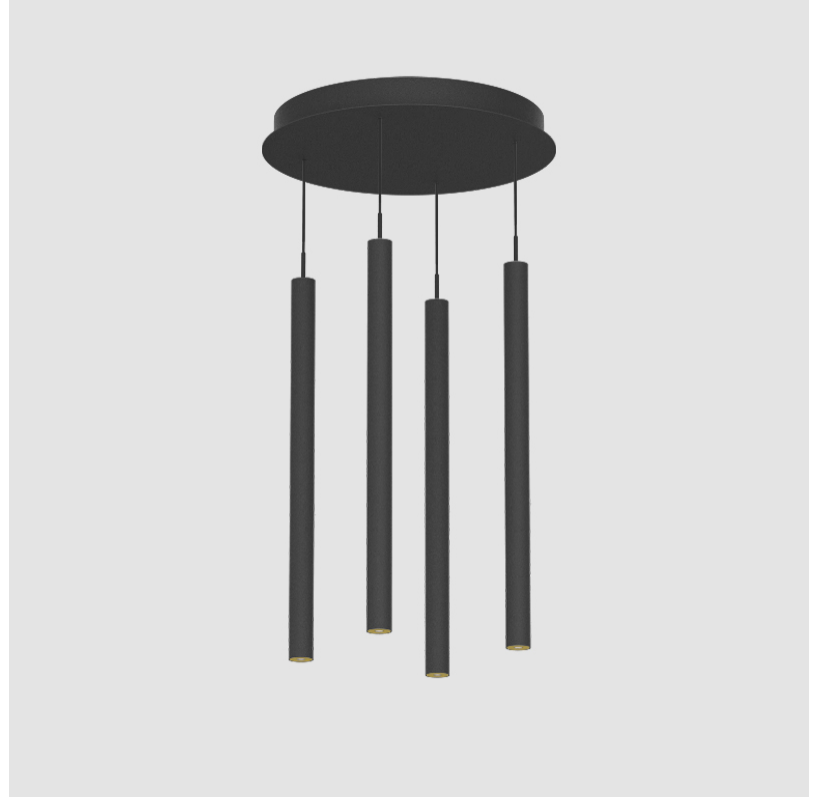

GENERAL

Series: G-Mini Round
Subseries: G-Mini Round Hangover
Partner: Prolicht
Division: Architectural
Installation: Suspension
Product Type: Clusters
Mounting Location: Ceiling
Light Distribution: Direct

PHYSICAL

Shape: Cylinder
Diameter (mm): 347
Diameter (in): 13 11/16
Height (mm): 450
Height (in): 17 11/16
Diffuser: Shine Ring - NOR / OPL / YEL / ORA / RED / BLU / GRN
Fixture Finish: SSR / BKV / CWI / CRY / HAB / UFT / ITA / RUA / FTG / MYG / LOD / PUS / FRO / FUP / KIA / POP / BLS / SPG / MEY / GOH / CHC / COM / ABZ / JAG / OBR / MOS / ROR
Accent Finish: NOF / COP / MIR / SSS
Fixture Material: Extruded Aluminum / Steel
Cable Details: 2000mm/78 3/4" / 4000mm/157 1/2" - Cable, Black, Green, Orange, Red, White

ELECTRICAL

Lamp Type: LED (Zhaga Standard)
Input Wattage (W): 26
Total Output Wattage (W): 23.7
Dimming: Non-Dimmable
Driver Included: Yes
Driver Location: Integrated
Driver Type: Constant Current - Universal
Driver Class: Class 2
Input Voltage (V): 120 - 277

LED

Color Temperature (°K): 2700 / 3000 / 3500 / 4000
Max. Delivered Lumen (lm): 1557 / 1421 / 1499 / 1450
Nominal Lumen (lm): 1840 / 1949 / 2057 / 2112
CRI: >90 CRI
Lamp Life (hrs): 50000

OPTICAL

Beam Angle: 32 / 58

RATINGS AND CERTIFICATIONS

Certified By: Certified for North American Standards
IP rating: IP20