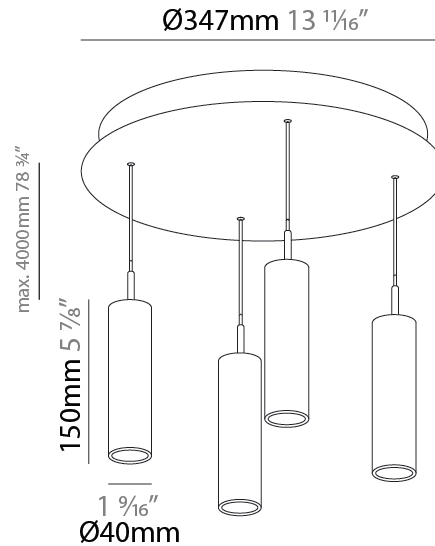

GENERAL

Series: G-Mini Round
Subseries: G-Mini Round Hangover
Partner: Prolicht
Division: Architectural
Installation: Suspension
Product Type: Clusters
Mounting Location: Ceiling
Light Distribution: Direct

PHYSICAL

Shape: Cylinder
Diameter (mm): 347
Diameter (in): 13 11/16
Height (mm): 150
Height (in): 5 7/8
Fixture Finish: SSR / BKV / CWI / CRY / HAB / UFT / ITA / RUA / FTG / MYG / LOD / PUS / FRO / FUP / KIA / POP / BLS / SPG / MEY / GOH / CHC / COM / ABZ / JAG / OBR / MOS / ROR
Accent Finish: NOF / COP / MIR / SSS
Fixture Material: Extruded Aluminum / Steel
Cable Details: 2000mm/78 3/4" / 4000mm/157 1/2" - Cable, Black, Green, Orange, Red, White

ELECTRICAL

Lamp Type: LED (Zhaga Standard)
Input Wattage (W): 39
Total Output Wattage (W): 35.4
Dimming: Non-Dimmable
Driver Included: Yes
Driver Location: Integrated
Driver Type: Constant Current - Universal
Driver Class: Class 2
Input Voltage (V): 120 - 277

LED

Color Temperature (°K): 2700 / 3000 / 3500 / 4000
Max. Delivered Lumen (lm): 2776 / 2904 / 3012 / 3080
Nominal Lumen (lm): 3878 / 4056 / 4206 / 4301
CRI: >90 CRI
Lamp Life (hrs): 50000

OPTICAL

Beam Angle: 40 / 52

RATINGS AND CERTIFICATIONS

Certified By: Certified for North American Standards
IP rating: IP20