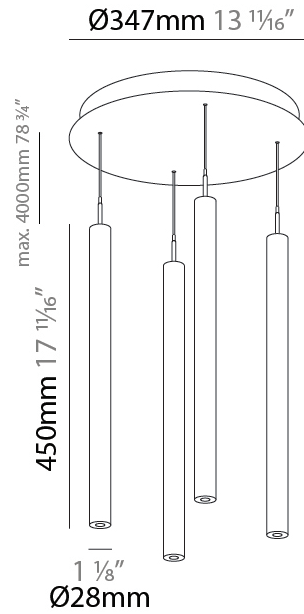

GENERAL

Series: G-Mini Round
Subseries: G-Mini Round Hangover
Partner: Prolicht
Division: Architectural
Installation: Suspension
Product Type: Clusters
Mounting Location: Ceiling
Light Distribution: Direct

PHYSICAL

Shape: Cylinder
Diameter (mm): 347
Diameter (in): 13 11/16
Height (mm): 450
Height (in): 17 11/16
Diffuser: Shine Ring - NOR / OPL / YEL / ORA / RED / BLU / GRN
Fixture Finish: SSR / BKV / CWI / CRY / HAB / UFT / ITA / RUA / FTG / MYG / LOD / PUS / FRO / FUP / KIA / POP / BLS / SPG / MEY / GOH / CHC / COM / ABZ / JAG / OBR / MOS / ROR
Accent Finish: NOF / COP / MIR / SSS
Fixture Material: Extruded Aluminum / Steel
Cable Details: 2000mm/78 3/4" / 4000mm/157 1/2" - Cable, Black, Green, Orange, Red, White

ELECTRICAL

Lamp Type: LED (Zhaga Standard)
Input Wattage (W): 26
Total Output Wattage (W): 23.7
Dimming: Non-Dimmable
Driver Included: Yes
Driver Location: Integrated
Driver Type: Constant Current - Universal
Driver Class: Class 2
Input Voltage (V): 120 - 277

LED

Color Temperature (°K): 2700 / 3000 / 3500 / 4000
Max. Delivered Lumen (lm): 1557 / 1421 / 1499 / 1450
Nominal Lumen (lm): 1840 / 1949 / 2057 / 2112
CRI: >90 CRI
Lamp Life (hrs): 50000

OPTICAL

Beam Angle: 32 / 58

RATINGS AND CERTIFICATIONS

Certified By: Certified for North American Standards
IP rating: IP20