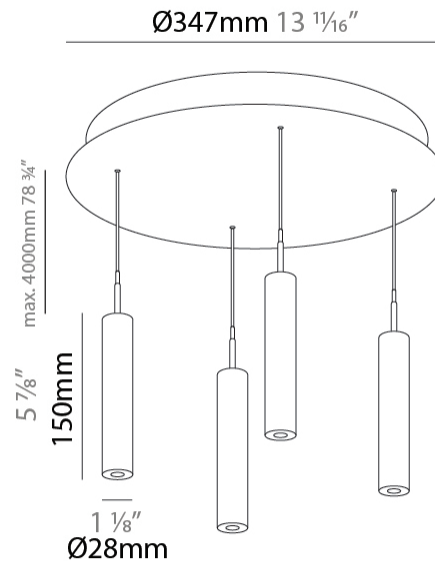

GENERAL

Series: G-Mini Round
Subseries: G-Mini Round Hangover
Partner: Prolicht
Division: Architectural
Installation: Suspension
Product Type: Clusters
Mounting Location: Ceiling
Light Distribution: Direct

PHYSICAL

Shape: Cylinder
Diameter (mm): 347
Diameter (in): 13 11/16
Height (mm): 150
Height (in): 5 7/8
Diffuser: Shine Ring - NOR / OPL / YEL / ORA / RED / BLU / GRN
Fixture Finish: SSR / BKV / CWI / CRY / HAB / UFT / ITA / RUA / FTG / MYG / LOD / PUS / FRO / FUP / KIA / POP / BLS / SPG / MEY / GOH / CHC / COM / ABZ / JAG / OBR / MOS / ROR
Accent Finish: NOF / COP / MIR / SSS
Fixture Material: Extruded Aluminum / Steel
Cable Details: 2000mm/78 3/4" / 4000mm/157 1/2" - Cable, Black, Green, Orange, Red, White

ELECTRICAL

Lamp Type: LED (Zhaga Standard)
Input Wattage (W): 26
Total Output Wattage (W): 23.7
Dimming: Non-Dimmable
Driver Included: Yes
Driver Location: Integrated
Driver Type: Constant Current - Universal
Driver Class: Class 2
Input Voltage (V): 120 - 277

LED

Color Temperature (°K): 2700 / 3000 / 3500 / 4000
Max. Delivered Lumen (lm): 1557 / 1421 / 1499 / 1450
Nominal Lumen (lm): 1840 / 1949 / 2057 / 2112
CRI: >90 CRI
Lamp Life (hrs): 50000

OPTICAL

Beam Angle: 32 / 58

RATINGS AND CERTIFICATIONS

Certified By: Certified for North American Standards
IP rating: IP20