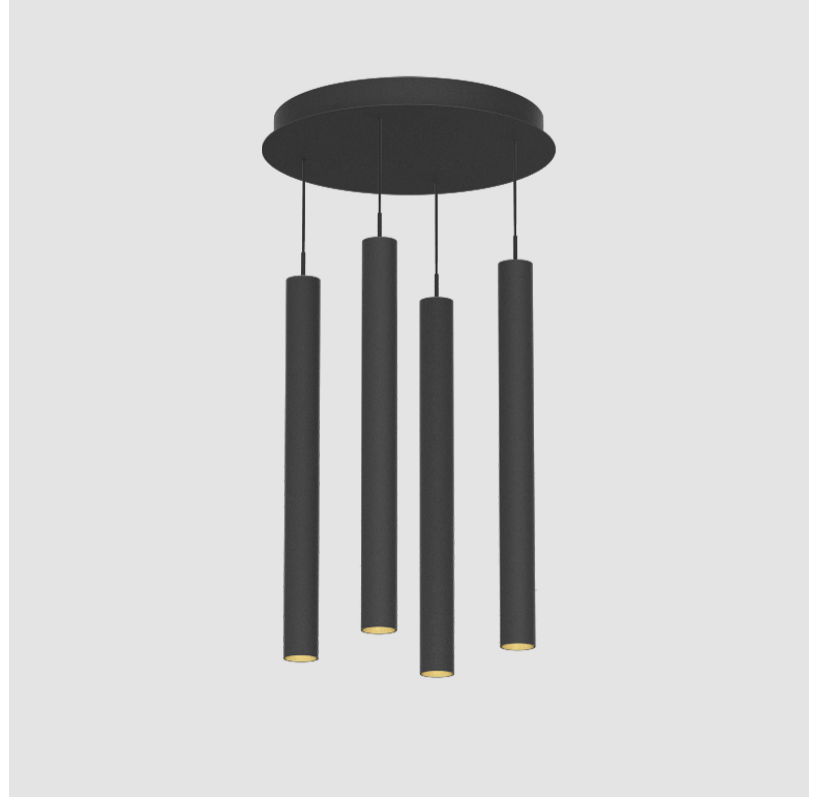

GENERAL

Series: G-Mini Round
Subseries: G-Mini Round Hangover
Partner: Prolicht
Division: Architectural
Installation: Suspension
Product Type: Clusters
Mounting Location: Ceiling
Light Distribution: Direct

PHYSICAL

Shape: Cylinder
Diameter (mm): 347
Diameter (in): 13 11/16
Height (mm): 450
Height (in): 17 11/16
Fixture Finish: SSR / BKV / CWI / CRY / HAB / UFT / ITA / RUA / FTG / MYG / LOD / PUS / FRO / FUP / KIA / POP / BLS / SPG / MEY / GOH / CHC / COM / ABZ / JAG / OBR / MOS / ROR
Accent Finish: NOF / COP / MIR / SSS
Fixture Material: Extruded Aluminum / Steel
Cable Details: 2000mm/78 3/4" / 4000mm/157 1/2" - Cable, Black, Green, Orange, Red, White

ELECTRICAL

Lamp Type: LED (Zhaga Standard)
Input Wattage (W): 39
Total Output Wattage (W): 35.4
Dimming: Non-Dimmable
Driver Included: Yes
Driver Location: Integrated
Driver Type: Constant Current - Universal
Driver Class: Class 2
Input Voltage (V): 120 - 277

LED

Color Temperature (°K): 2700 / 3000 / 3500 / 4000
Max. Delivered Lumen (lm): 2776 / 2904 / 3012 / 3080
Nominal Lumen (lm): 1840 / 1949 / 2057 / 2112
CRI: >90 CRI
Lamp Life (hrs): 50000

OPTICAL

Beam Angle: 40 / 52

RATINGS AND CERTIFICATIONS

Certified By: Certified for North American Standards
IP rating: IP20