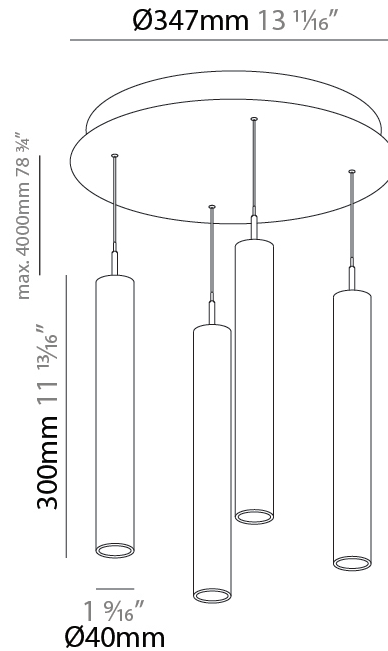

GENERAL

Series: G-Mini Round
Subseries: G-Mini Round Hangover
Partner: Prolicht
Division: Architectural
Installation: Suspension
Product Type: Clusters
Mounting Location: Ceiling
Light Distribution: Direct

PHYSICAL

Shape: Cylinder
Diameter (mm): 347
Diameter (in): 13 11/16
Height (mm): 300
Height (in): 11 13/16
Fixture Finish: SSR / BKV / CWI / CRY / HAB / UFT / ITA / RUA / FTG / MYG / LOD / PUS / FRO / FUP / KIA / POP / BLS / SPG / MEY / GOH / CHC / COM / ABZ / JAG / OBR / MOS / ROR
Accent Finish: NOF / COP / MIR / SSS
Fixture Material: Extruded Aluminum / Steel
Cable Details: 2000mm/78 3/4" / 4000mm/157 1/2" - Cable, Black, Green, Orange, Red, White

ELECTRICAL

Lamp Type: LED (Zhaga Standard)
Input Wattage (W): 39
Total Output Wattage (W): 35.4
Dimming: Non-Dimmable
Driver Included: Yes
Driver Location: Integrated
Driver Type: Constant Current - Universal
Driver Class: Class 2
Input Voltage (V): 120 - 277

LED

Color Temperature (°K): 2700 / 3000 / 3500 / 4000
Max. Delivered Lumen (lm): 2776 / 2904 / 3012 / 3080
Nominal Lumen (lm): 3878 / 4056 / 4206 / 4301
CRI: >90 CRI
Lamp Life (hrs): 50000

OPTICAL

Beam Angle: 40 / 52

RATINGS AND CERTIFICATIONS

Certified By: Certified for North American Standards
IP rating: IP20